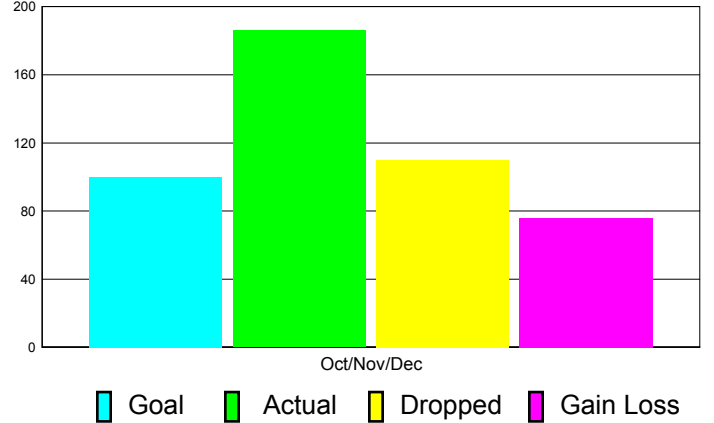

Membership Results 2011-2012

Goal, New, Dropped, Gain/Loss